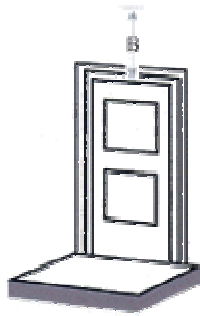

Note: Get the width you need...all widths available in 1" increments.

Canopy Model #	4	5	6	7	8
Projection	24"	30"	36"	41"	47"
Standard Sides require 13" mounting Space (B)					
Drop Approx.	12"	13"	15"	17"	19"

Step-4: Color and Pattern Choices:

Select a fabric that best compliments your home, from our selection of over 45 fabric choices. The complete line of Sunbrella fabrics is open to you. All we need is a name and number of the fabric you would like.

Step-5: To Order - Call 1-800-922-4760 with the following information

	Step-1	Step-2	Step-3	
Quantity	Series 2700 Door Canopy Model#	Canopy Width	Fabric Number	Fabric Name

We accept VISA, MasterCard and PayPal payments
OR get a 5% discount by sending a Certified Cheque.
Please note special or custom orders not returnable.

All Prices in Canadian Dollars. Delivery to major centres in Canada is included! No Extra Charges!
No Silly Fees! Only applicable taxes are extra.