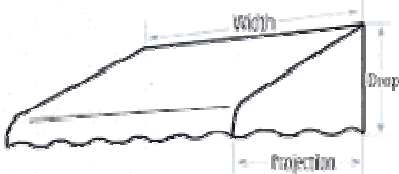

How to Measure... for the Series 2700 Fabric Door Canopy

Door canopies make a better home. After you install your fabric door canopy or aluminum door canopy, add window awning kits for shade, or retractable awning kits for sun protection. Door canopies offer great sun protection or protection from the elements for any entranceway. Trust us for quality products at discounted prices.

Step - 1 Choose the combination of DROP & PROJECTION, using the chart below, that best suits your needs. If you are mounting over an out-swinging door, then choose at least a model # 7.

Step - 2 Measure outside of door casing - edge to edge. Add at least 2" to 5" on each side of door for proper appearance. Make certain that any light fixtures are not in the way of installation.

Step - 3 Measure from the top of the door (B) to determine available space for mounting. The fabric door canopy is made to require a STANDARD height above the door of 13" (B)